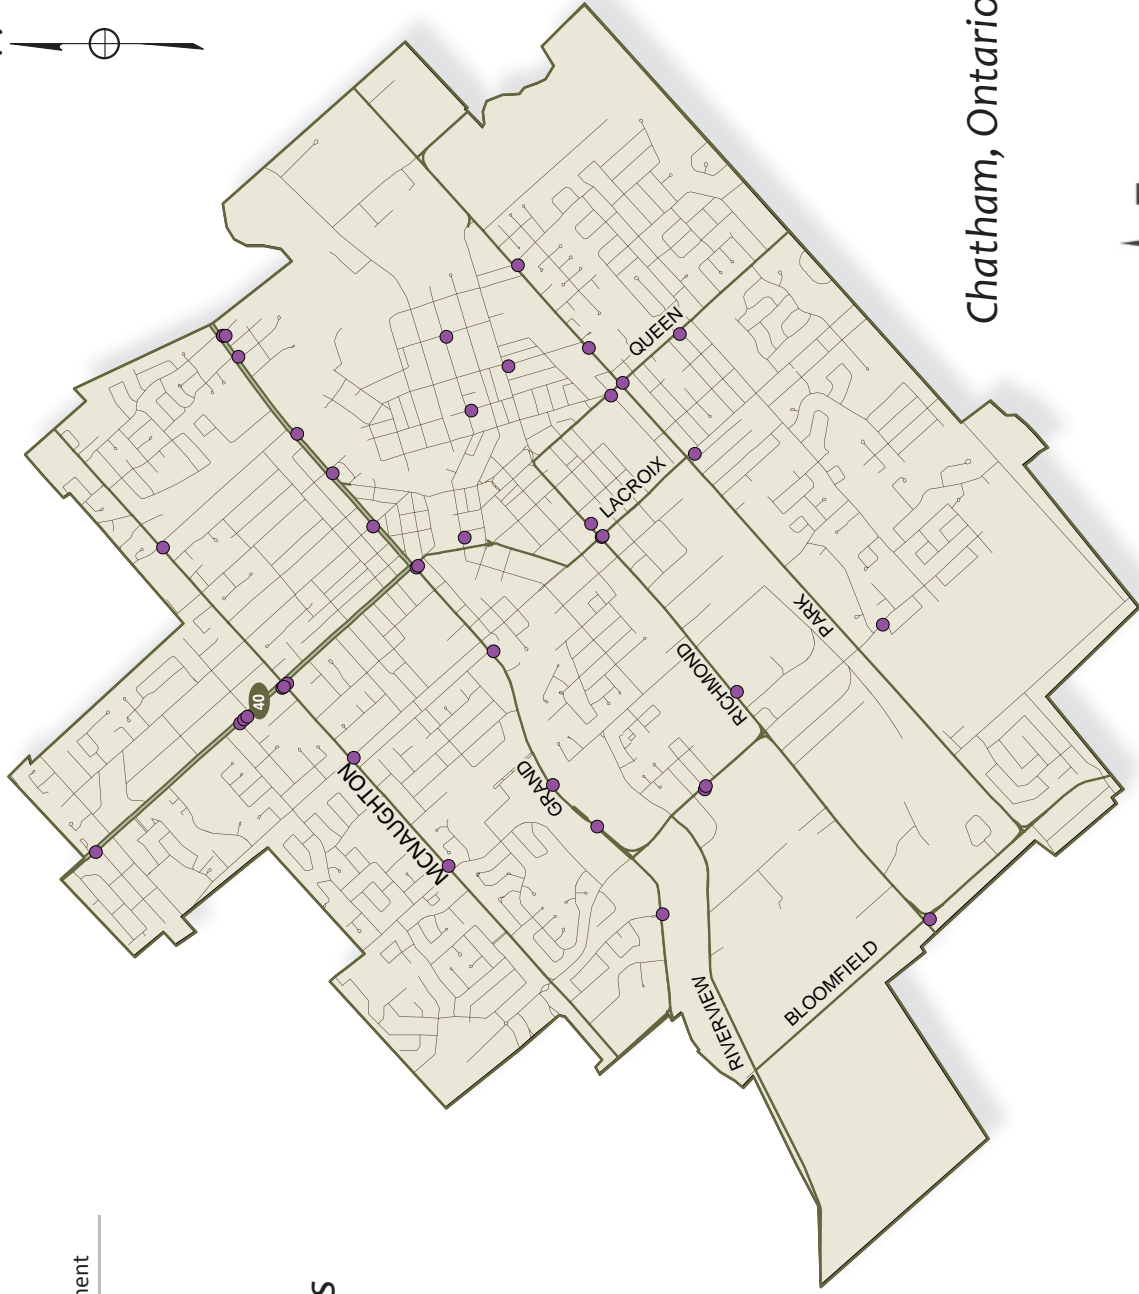

Places

The Physical Environment

Locations of Grocery Stores

● Grocery Store

Chatham, Ontario

Human Environments Analysis Laboratory
Dr. Jason Gilliland
urban@uwo.ca

Places

The Physical Environment

Locations of Convenience Stores

● Convenience Store

Chatham, Ontario

Human Environments Analysis Laboratory
Dr. Jason Gilliland
urban@uwo.ca

Places

The Physical Environment

Locations of Public Recreational Spaces

● Public Recreation Space

Chatham, Ontario

Places

The Physical Environment

Locations of Public and Private Schools

• Chatham Schools

Chatham, Ontario