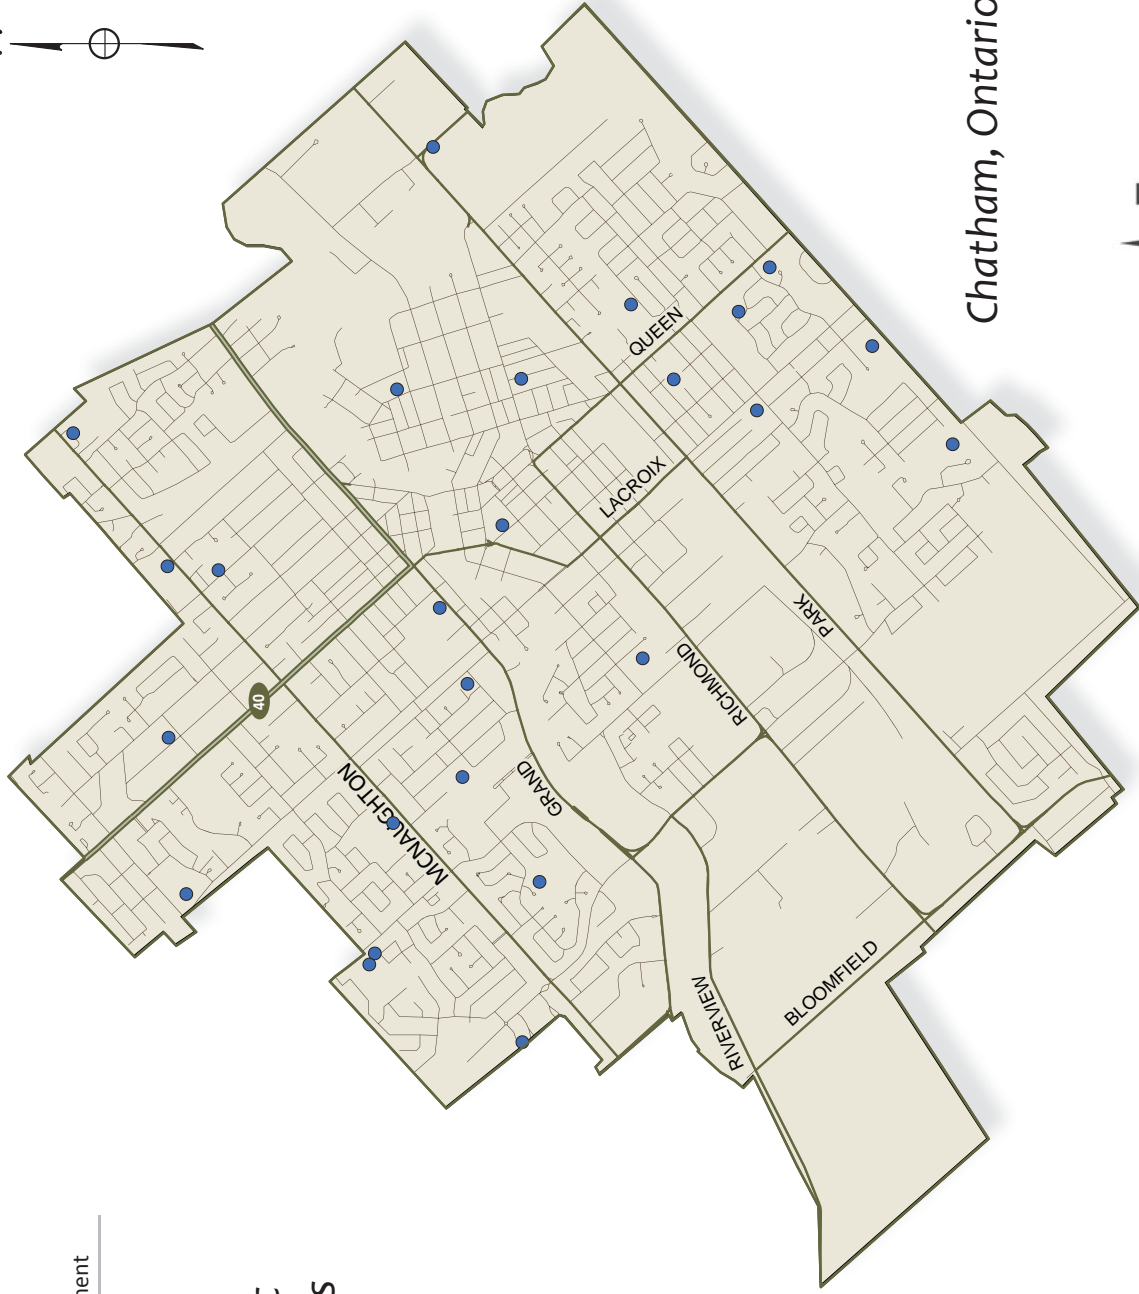

Places

The Physical Environment

Locations of Grocery Stores

● Grocery Store

Chatham, Ontario

Human Environments Analysis Laboratory
Dr. Jason Gilliland
urban@uwo.ca

Places

The Physical Environment

Locations of Convenience Stores

● Convenience Store

Chatham, Ontario

Human Environments Analysis Laboratory
Dr. Jason Gilliland
urban@uwo.ca

Places

The Physical Environment

Locations of Public Recreational Spaces

● Public Recreation Space

Chatham, Ontario

Places

The Physical Environment

Locations of Public and Private Schools

• Chatham Schools

Chatham, Ontario