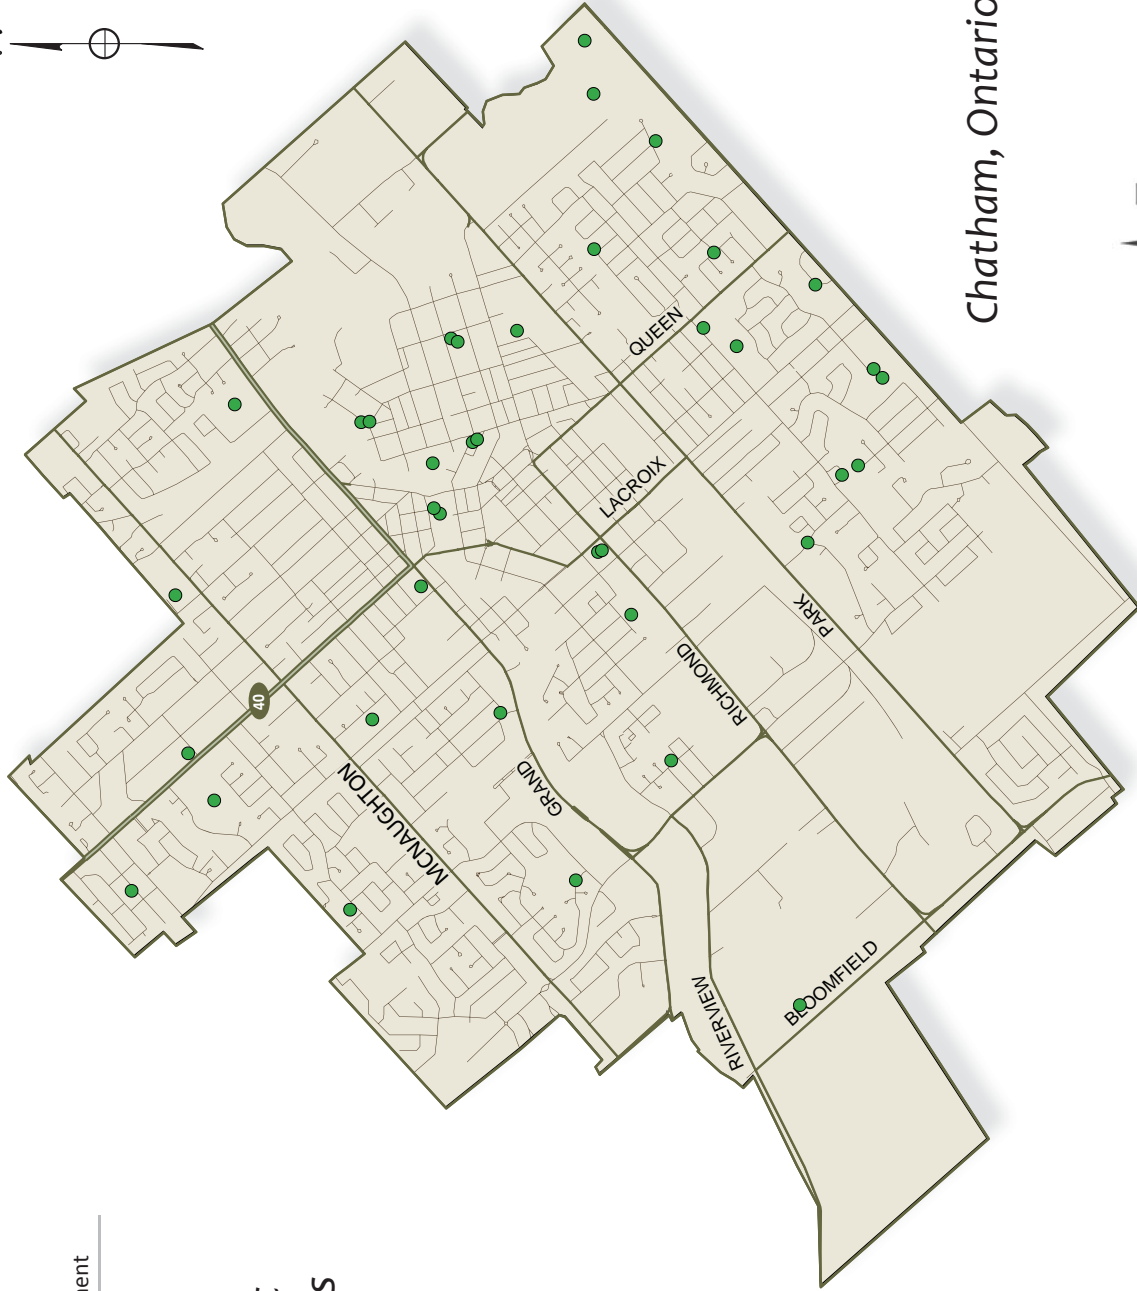

Places

The Physical Environment

Locations of Grocery Stores

● Grocery Store

Chatham, Ontario

Human Environments Analysis Laboratory
Dr. Jason Gilliland
urban@uwo.ca

Places

The Physical Environment

Locations of Convenience Stores

● Convenience Store

Chatham, Ontario

Human Environments Analysis Laboratory
Dr. Jason Gilliland
urban@uwo.ca

Places

The Physical Environment

Locations of Public Recreational Spaces

● Public Recreation Space

Chatham, Ontario

Places

The Physical Environment

Locations of Public and Private Schools

• Chatham Schools

Chatham, Ontario