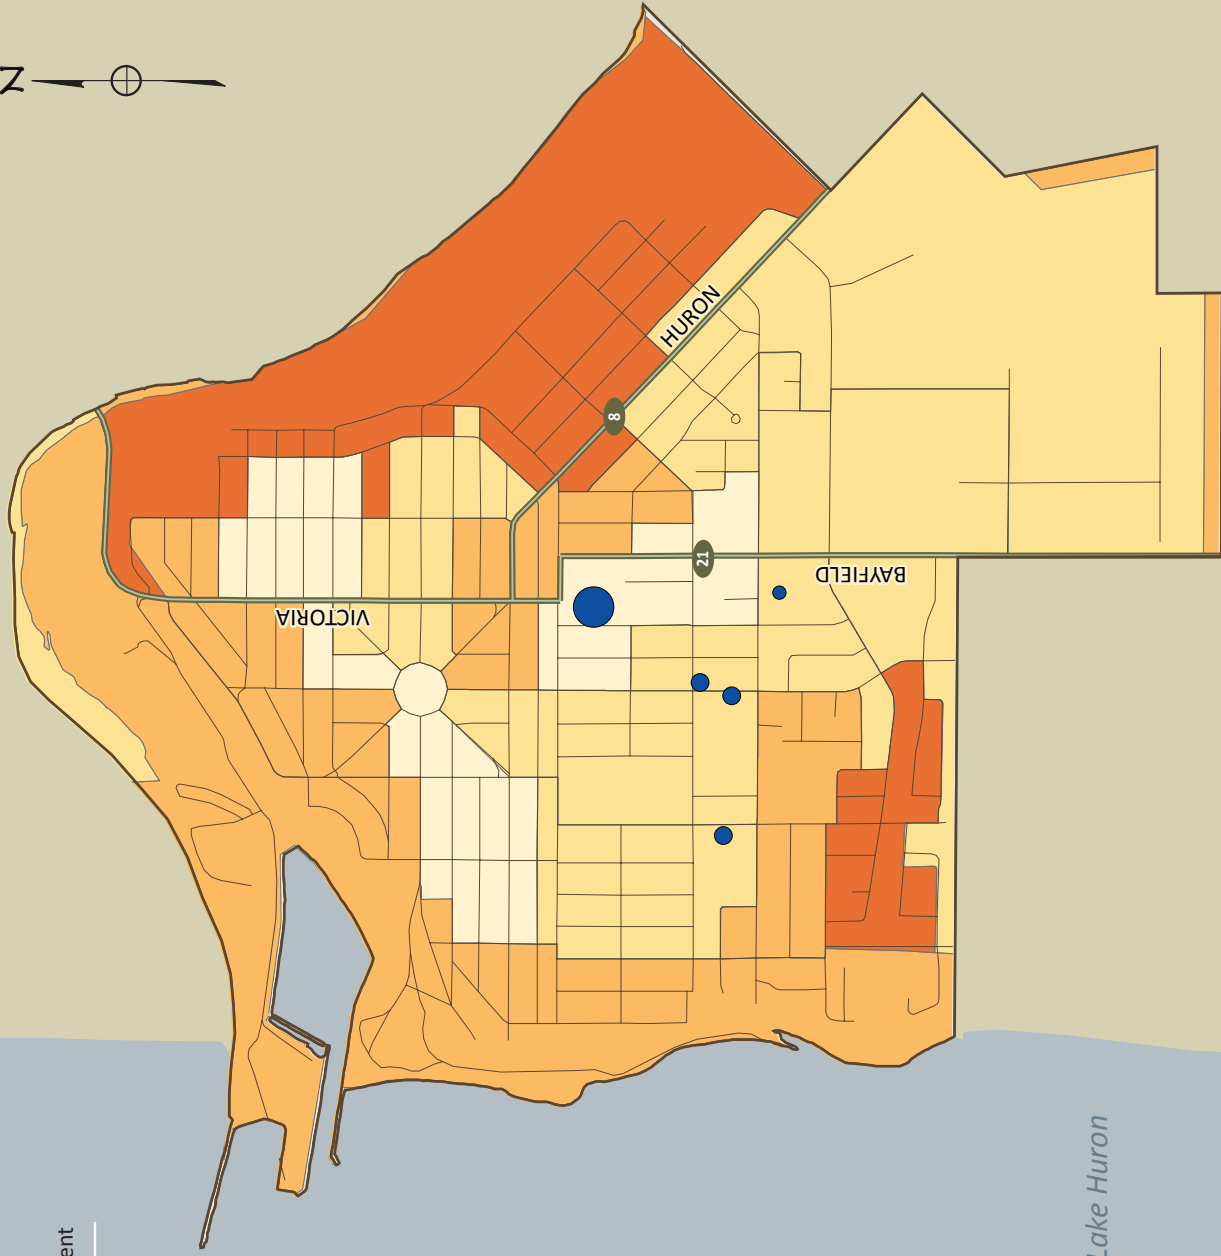

Patterns

Our Children's Health and Environment

School Zone Walkability and Median Household Income

Walkability Index Score,
by 1.6km School Zone

- High
- High - Moderate
- Moderate
- Moderate - Low
- Low

Median annual household income
($ per year), by neighbourhood

- <50,000
- 50,000 - 69,999
- 70,000 - 89,999
- 90,000 - 109,999
- ≥110,000
- No data

Human Environments Analysis Laboratory
Dr. Jason Gilliland
urban@uwo.ca

Goderich, Ontario