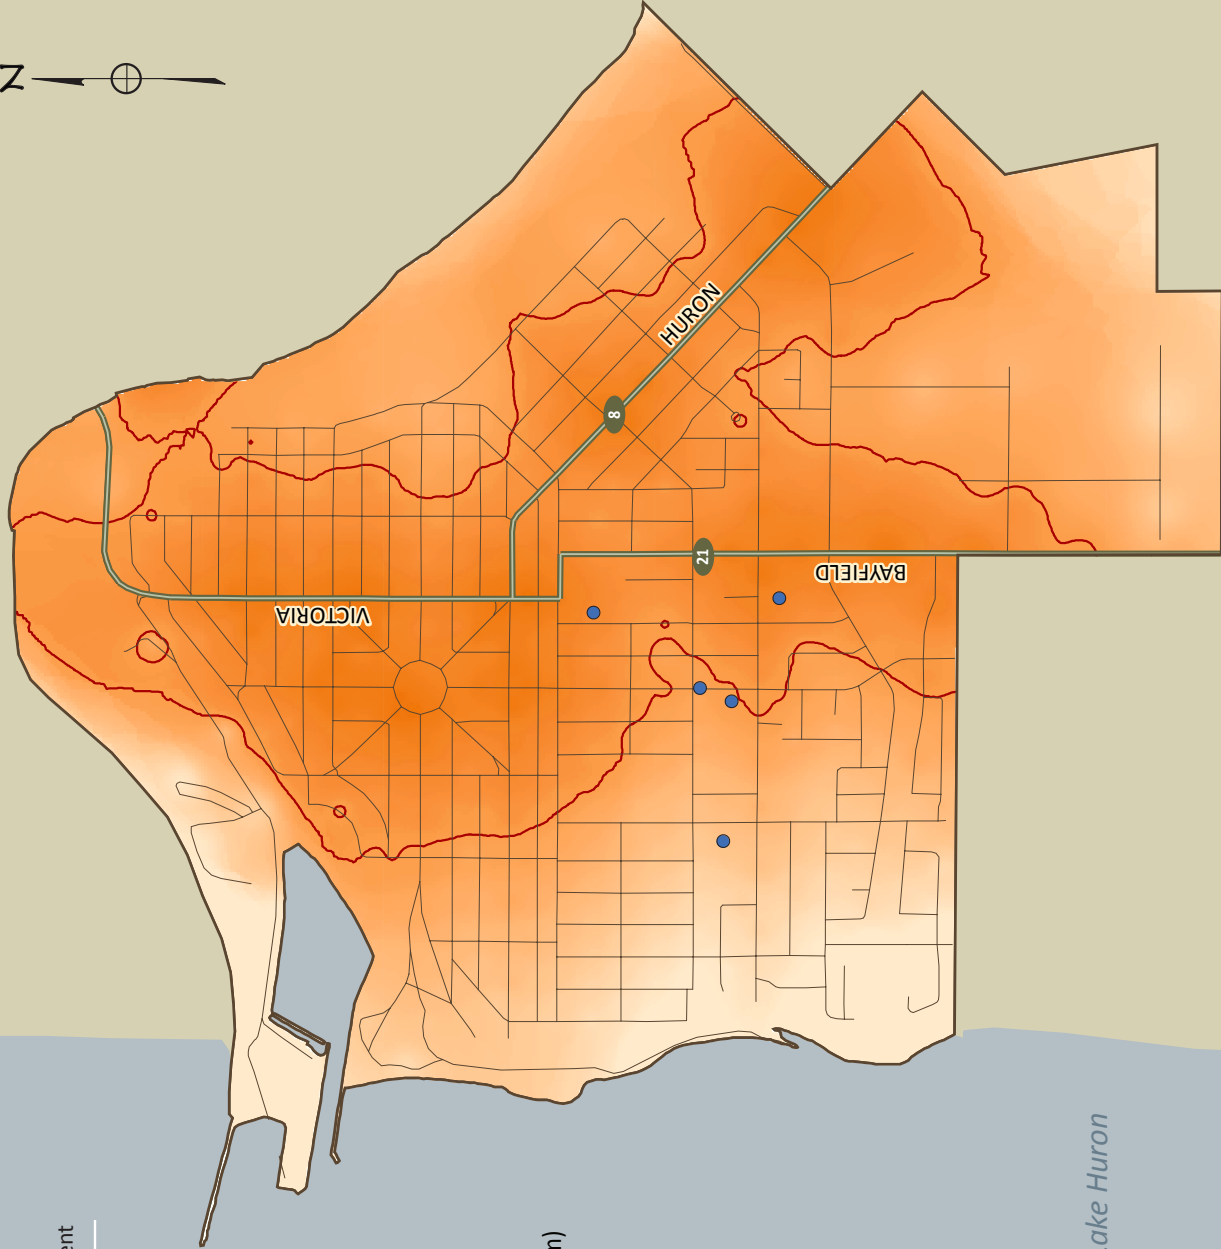

Goderich, Ontario

Patterns

Our Children's Health and Environment

Access to Healthy Food and Locations of Schools

Modelled distance to Nearest Grocery Store, in km

Within Walking Distance (<500m)

Greater than 10km

— Within Walking Distance (<500m)

Lake Huron

Human Environments Analysis Laboratory
Dr. Jason Gilliland
urban@uwo.ca

Goderich, Ontario

Patterns

Our Children's Health and Environment

Access to Junk Food and Locations of Schools

Modelled distance to
Nearest Convenience Store, in km

— Within Walking Distance (<500m)

• Goderich School

Human Environments Analysis Laboratory
Dr. Jason Gilliland
urban@uwo.ca

Goderich, Ontario

Patterns

Our Children's Health and Environment

Goderich, Ontario

Patterns

Our Children's Health and Environment

School Zone Walkability and Median Household Income

Walkability Index Score,
by 1.6km School Zone

- High
- High - Moderate
- Moderate
- Moderate - Low
- Low