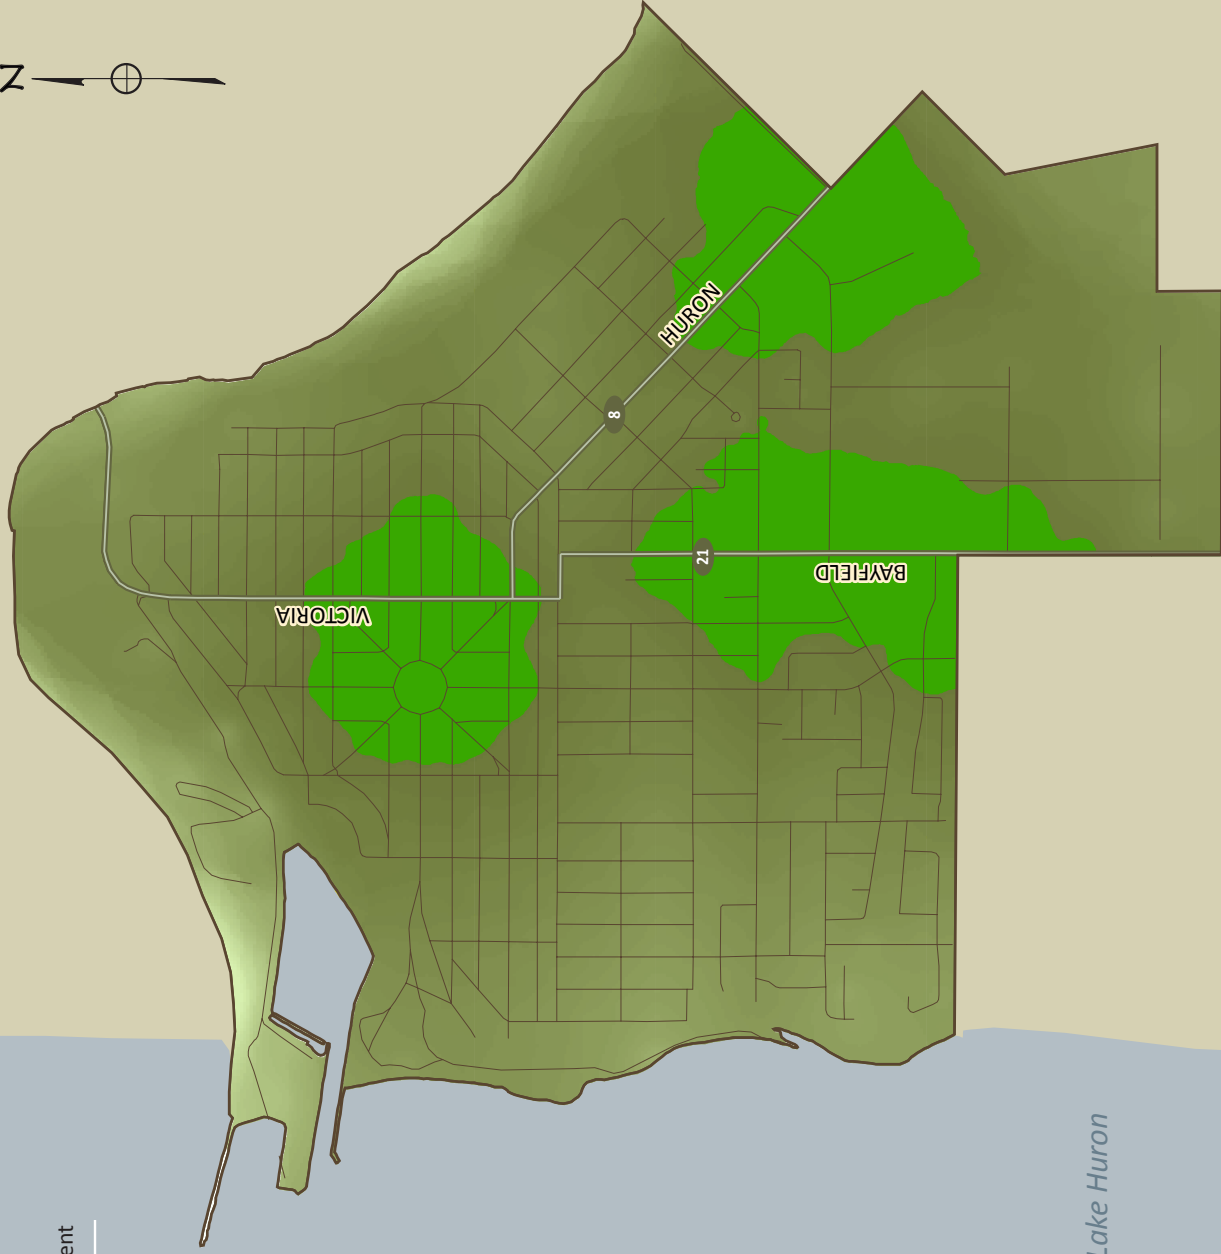

Patterns

Our Children's Health and Environment

Access to Healthy Food

Modelled distance to Nearest Grocery Store, in km

High : 6
Low : 0

Within Walking Distance (<500m)

Greater than 10km

Human Environments Analysis Laboratory
Dr. Jason Gilliland
urban@uwo.ca

Goderich, Ontario

Patterns

Our Children's Health and Environment

Access to Healthy Food and Locations of Schools

Modelled distance to Nearest Grocery Store, in km

Within Walking Distance (<500m)

Greater than 10km

Modelled distance to
Nearest Convenience Store, in km

— Within Walking Distance (<500m)

• Goderich School

Human Environments Analysis Laboratory
Dr. Jason Gilliland
urban@uwo.ca

Goderich, Ontario

Patterns

Our Children's Health and Environment

Goderich, Ontario