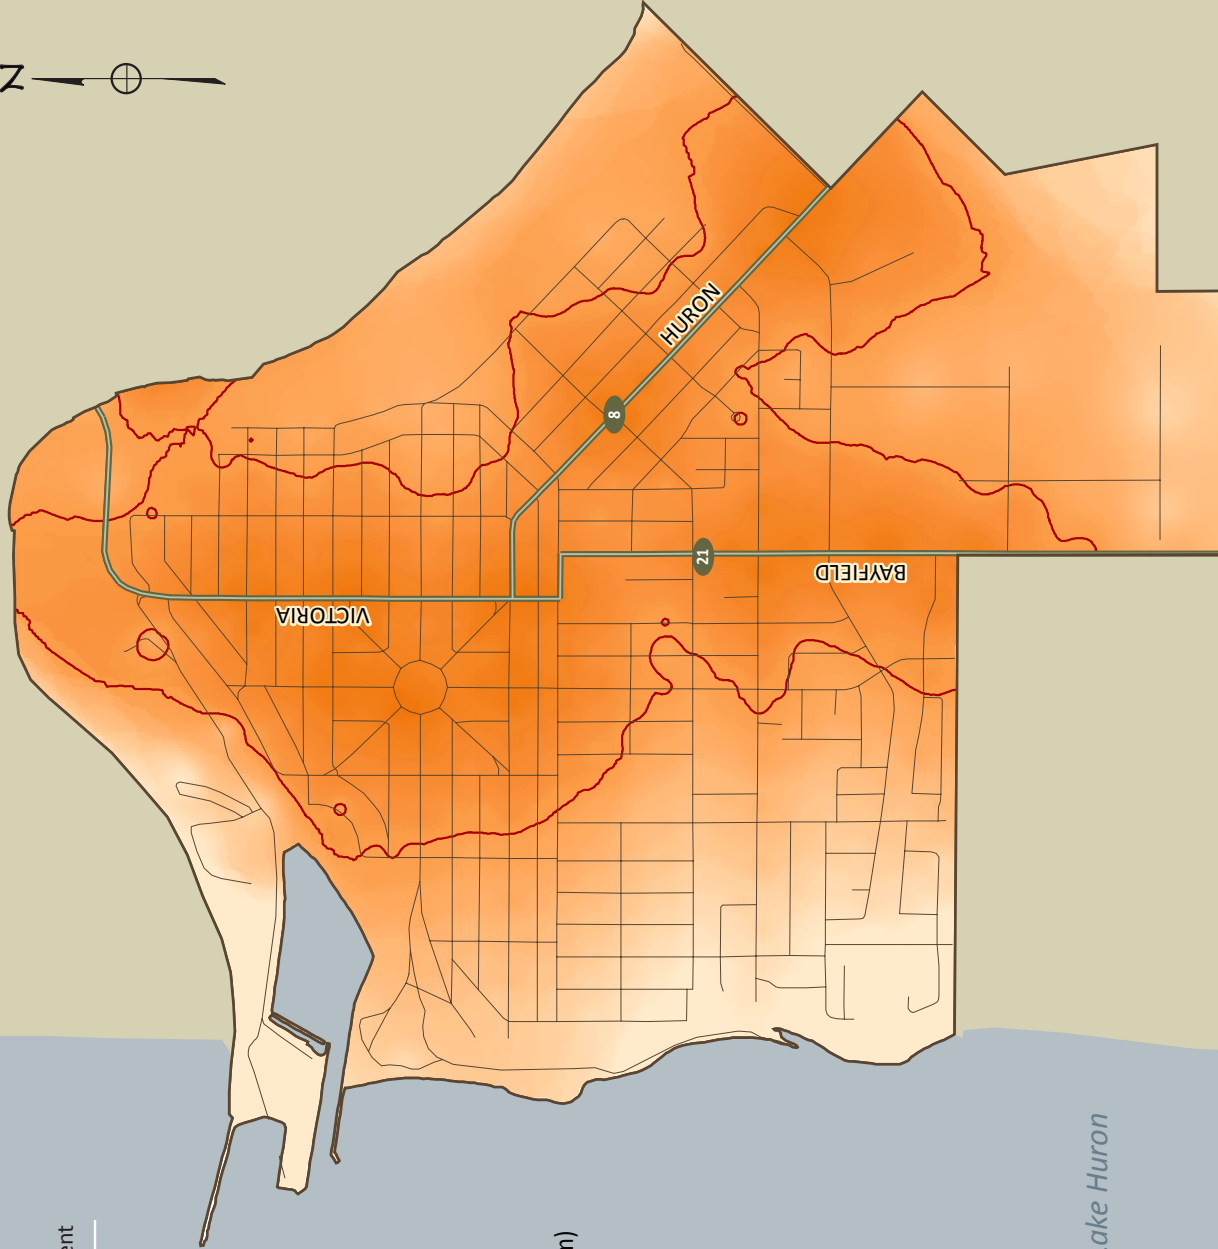

Goderich, Ontario

Patterns

Our Children's Health and Environment

Access to Healthy Food and Locations of Schools

Modelled distance to Nearest Grocery Store, in km

Within Walking Distance (<500m)

Greater than 10km

Goderich Schools

Lake Huron

Human Environments Analysis Laboratory
Dr. Jason Gilliland
urban@uwo.ca

Goderich, Ontario

Patterns

Our Children's Health and Environment

Access to Junk Food

Modelled distance to Nearest Convenience Store, in km

— Within Walking Distance (<500m)

Lake Huron

Human Environments Analysis Laboratory
Dr. Jason Gilliland
urban@uwo.ca

Goderich, Ontario

Patterns

Our Children's Health and Environment

Access to Junk Food and Locations of Schools

Modelled distance to
Nearest Convenience Store, in km

— Within Walking Distance (<500m)

• Goderich School

Human Environments Analysis Laboratory
Dr. Jason Gilliland
urban@uwo.ca

Goderich, Ontario

Patterns

Our Children's Health and Environment