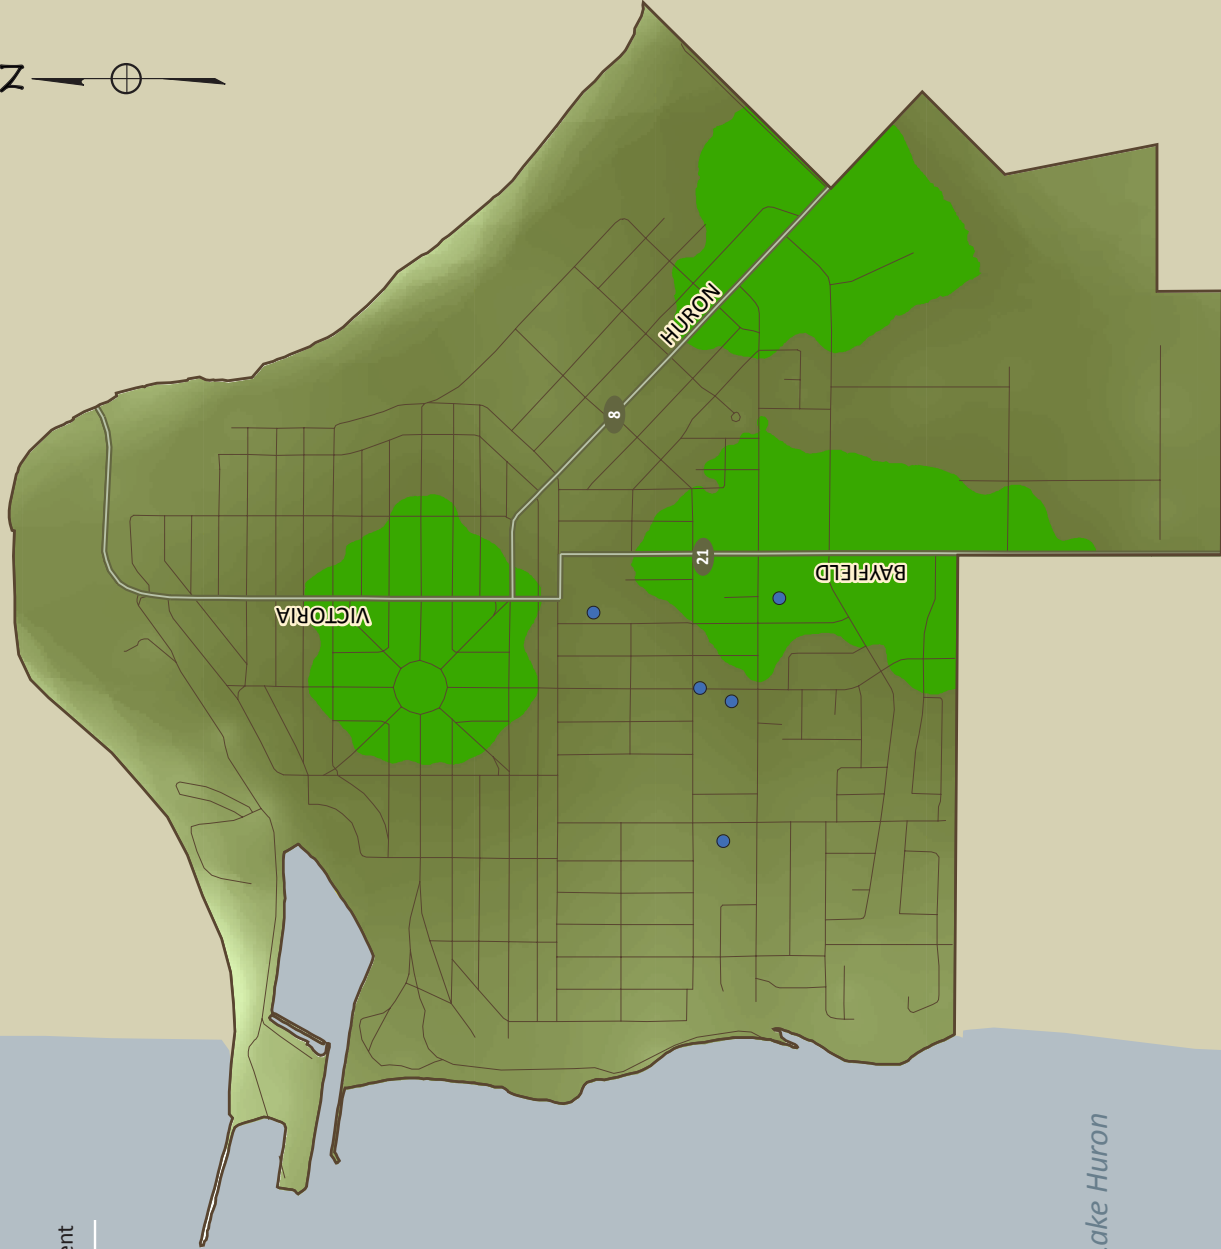

Patterns

Our Children's Health and Environment

Access to Healthy Food and Locations of Schools

Modelled distance to Nearest Grocery Store, in km

Within Walking Distance (<500m)

Greater than 10km

Goderich Schools

Lake Huron

Human Environments Analysis Laboratory
Dr. Jason Gilliland
urban@uwo.ca

Goderich, Ontario