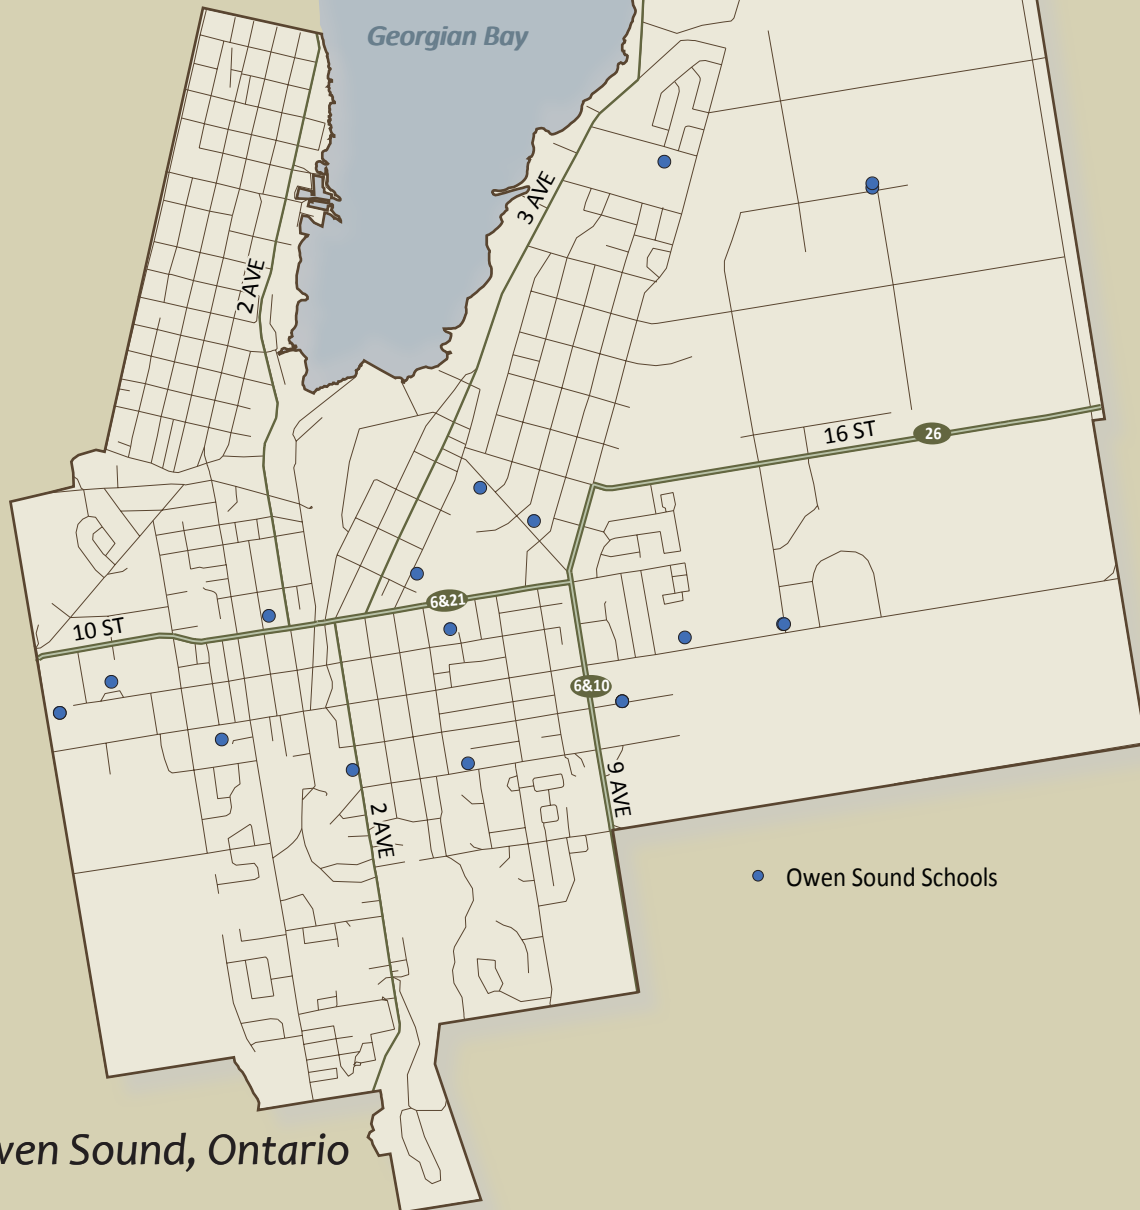

Places

The Physical Environment

Locations of Public and Private Schools

Owen Sound, Ontario

Human Environments Analysis Laboratory
Dr. Jason Gilliland
urban@uwo.ca

v. Jan 2012