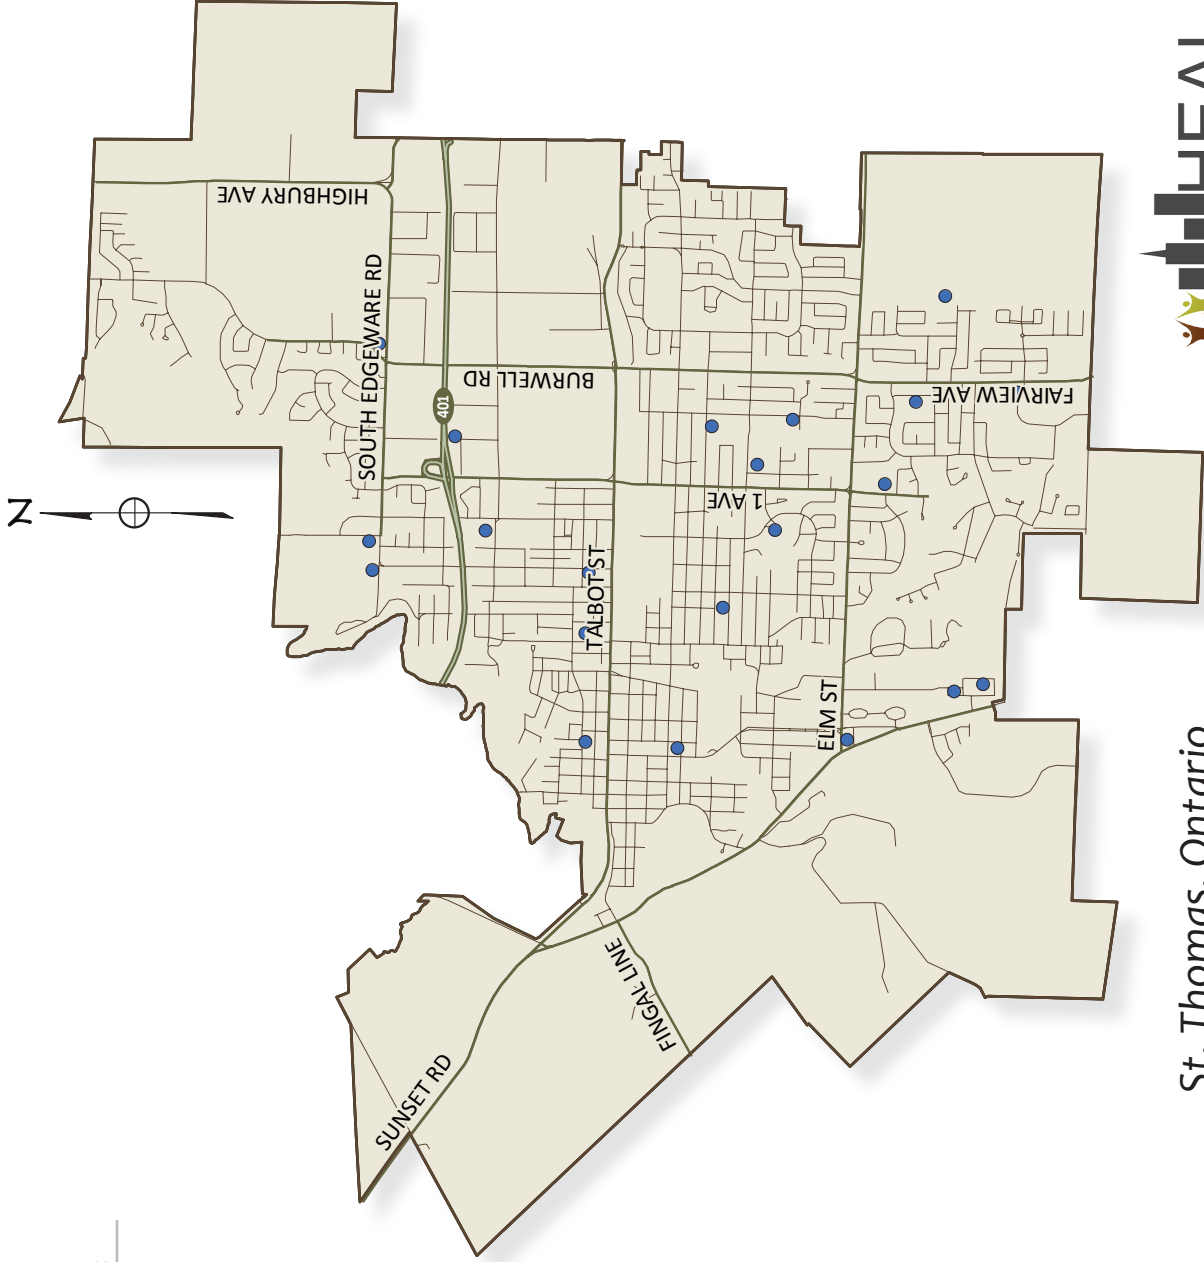

Places

The Physical Environment

Locations of Grocery Stores

● Grocery Store

St. Thomas, Ontario

Human Environments Analysis Laboratory
Dr. Jason Gilliland
urban@uwo.ca

Places

The Physical Environment

Locations of Convenience Stores

● Convenience Store

St. Thomas, Ontario

Human Environments Analysis Laboratory
Dr. Jason Gilliland
urban@uwo.ca

Places

The Physical Environment

Locations of Public Recreation Spaces

St. Thomas, Ontario

Human Environments Analysis Laboratory
Dr. Jason Gilliland
urban@uwo.ca

Places

The Physical Environment

Locations of Public and Private Schools

● St. Thomas Schools

St. Thomas, Ontario

Human Environments Analysis Laboratory
Dr. Jason Gilliland
urban@uwo.ca