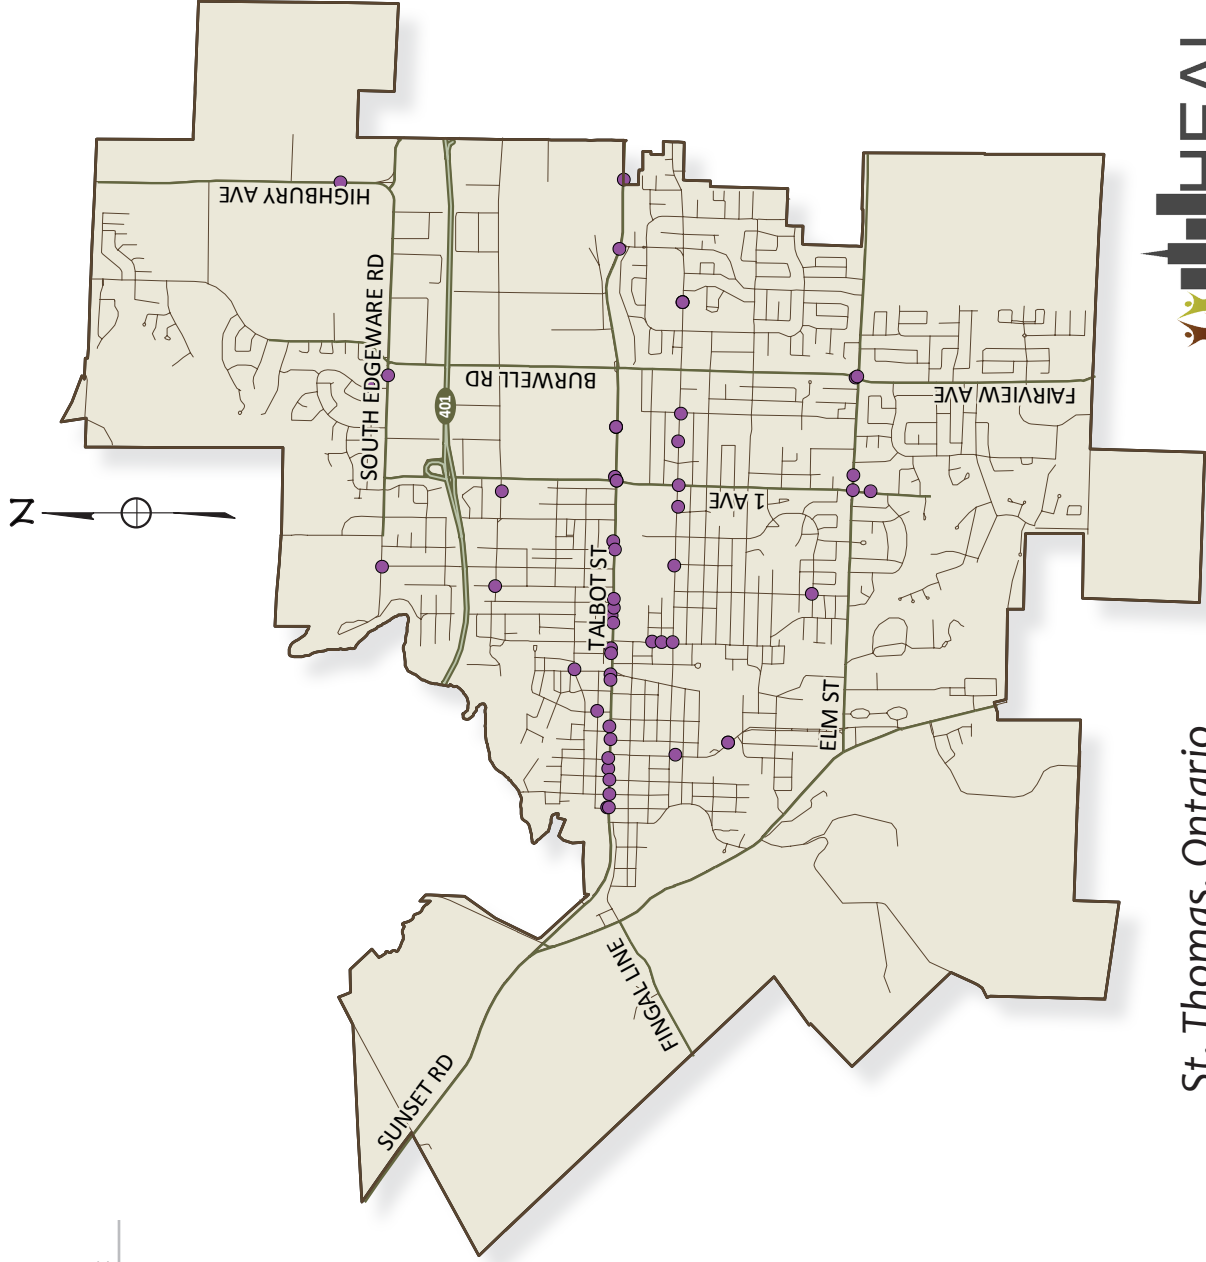

Places

The Physical Environment

Locations of Grocery Stores

● Grocery Store

St. Thomas, Ontario

Human Environments Analysis Laboratory
Dr. Jason Gilliland
urban@uwo.ca

Places

The Physical Environment

Locations of Convenience Stores

● Convenience Store

St. Thomas, Ontario

Human Environments Analysis Laboratory
Dr. Jason Gilliland
urban@uwo.ca

Places

The Physical Environment

Locations of Public Recreation Spaces

St. Thomas, Ontario

Human Environments Analysis Laboratory
Dr. Jason Gilliland
urban@uwo.ca

Places

The Physical Environment

Locations of Public and Private Schools

● St. Thomas Schools

St. Thomas, Ontario

Human Environments Analysis Laboratory
Dr. Jason Gilliland
urban@uwo.ca