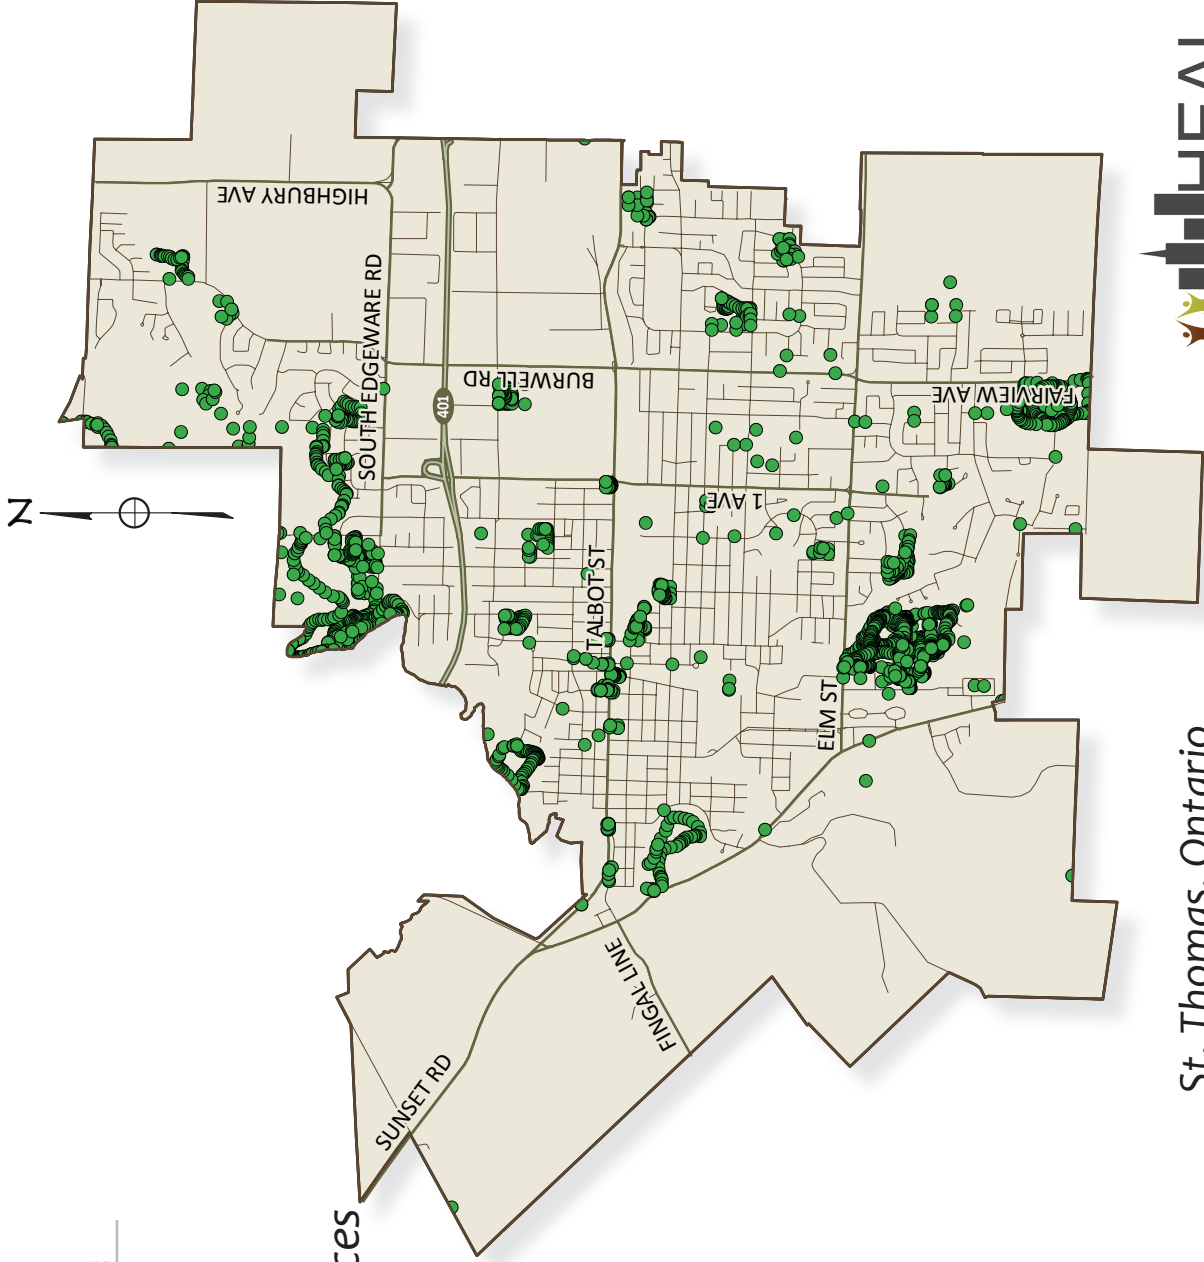

Places

The Physical Environment

Locations of Grocery Stores

● Grocery Store

St. Thomas, Ontario

Human Environments Analysis Laboratory
Dr. Jason Gilliland
urban@uwo.ca

Places

The Physical Environment

Locations of Convenience Stores

● Convenience Store

St. Thomas, Ontario

Human Environments Analysis Laboratory
Dr. Jason Gilliland
urban@uwo.ca

Places

The Physical Environment

Locations of Public Recreation Spaces

St. Thomas, Ontario

Human Environments Analysis Laboratory
Dr. Jason Gilliland
urban@uwo.ca

Places

The Physical Environment

Locations of Public and Private Schools

● St. Thomas Schools

St. Thomas, Ontario

Human Environments Analysis Laboratory
Dr. Jason Gilliland
urban@uwo.ca