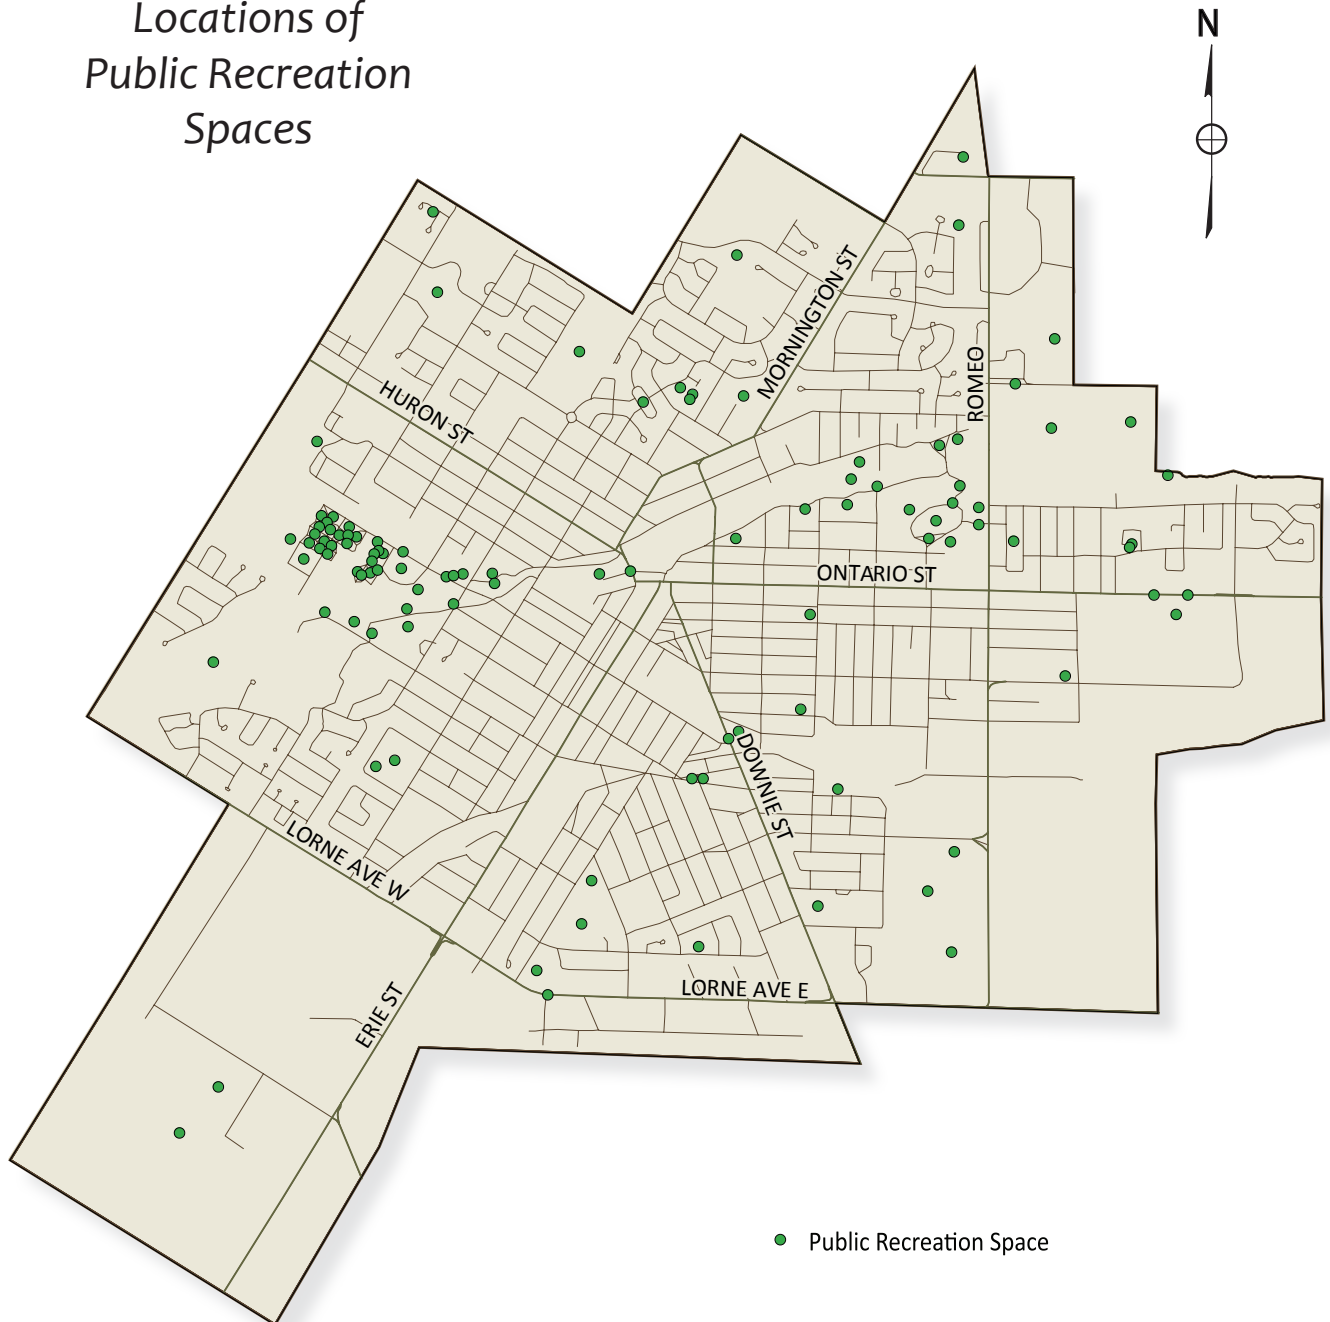

Locations of Convenience Stores

Stratford, Ontario

Human Environments Analysis Laboratory
Dr. Jason Gilliland
urban@uwo.ca

v. Jan 2012

Places

The Physical Environment

Locations of Public Recreation Spaces

Stratford, Ontario

Human Environments Analysis Laboratory
Dr. Jason Gilliland
urban@uwo.ca

v. Jan 2012

Places

The Physical Environment

Locations of Public and Private Schools

Stratford, Ontario

Human Environments Analysis Laboratory
Dr. Jason Gilliland
urban@uwo.ca