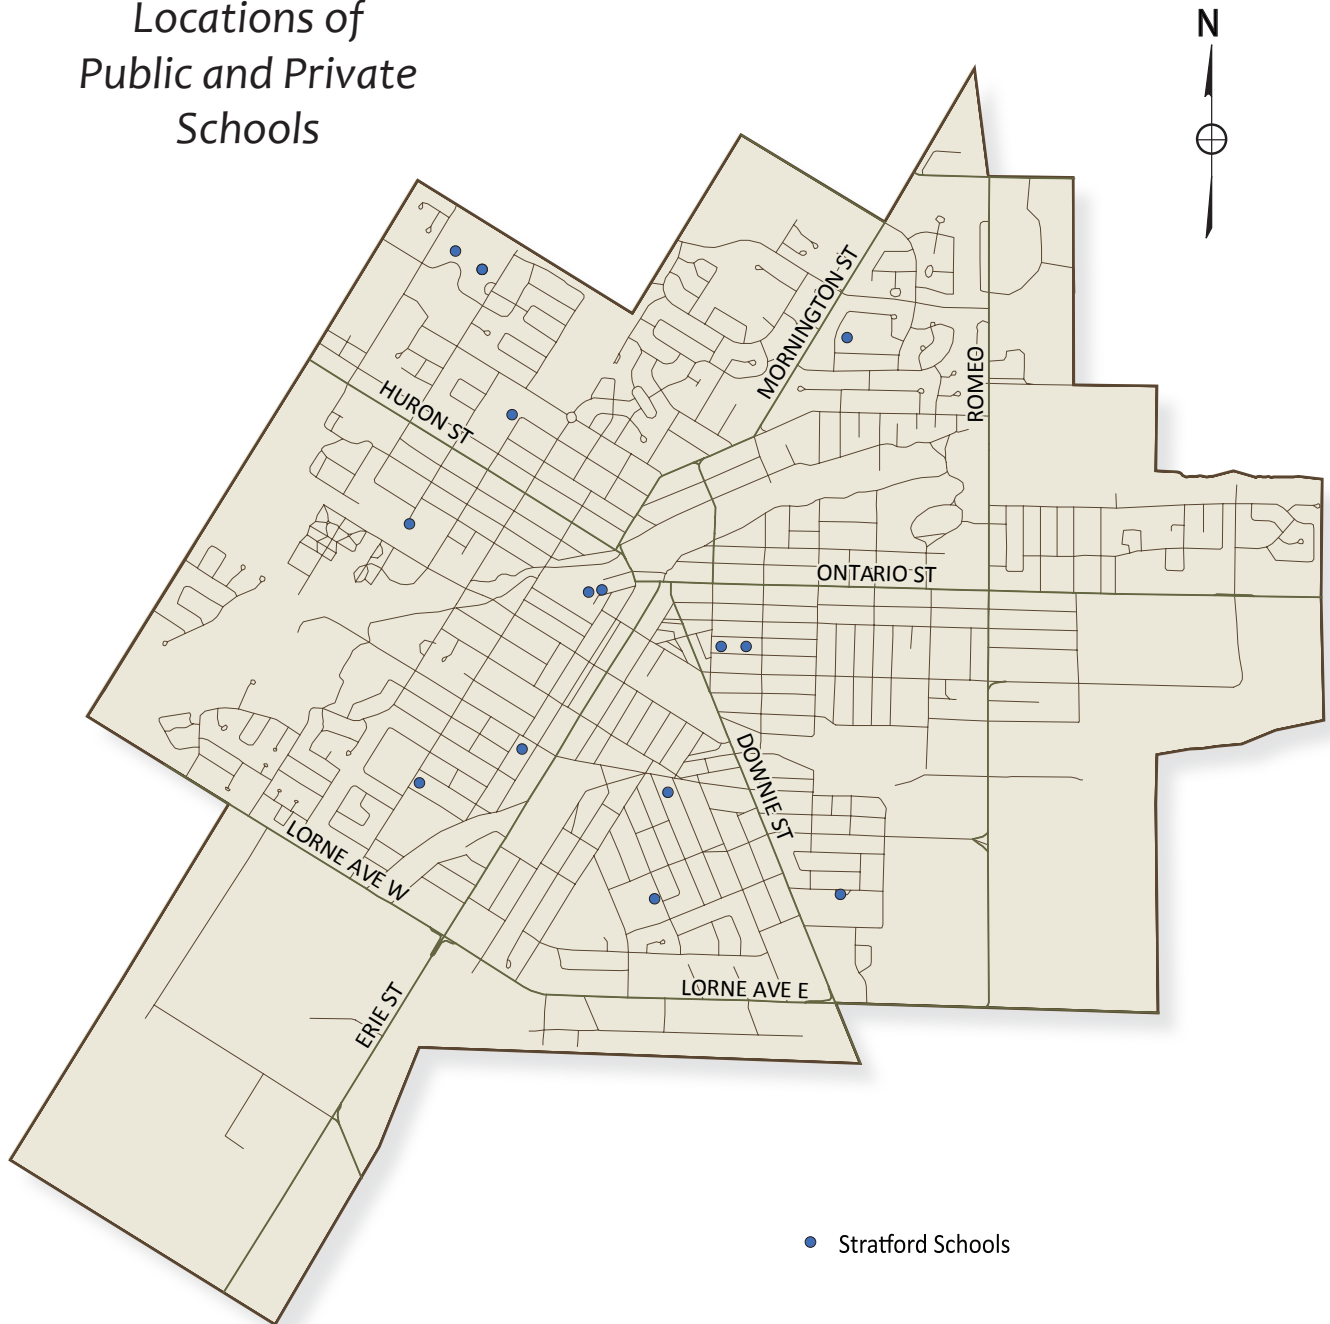

Human Environments Analysis Laboratory
Dr. Jason Gilliland
urban@uwo.ca

v. Jan 2012

Places

The Physical Environment

Locations of Public and Private Schools

Stratford, Ontario

Human Environments Analysis Laboratory
Dr. Jason Gilliland
urban@uwo.ca